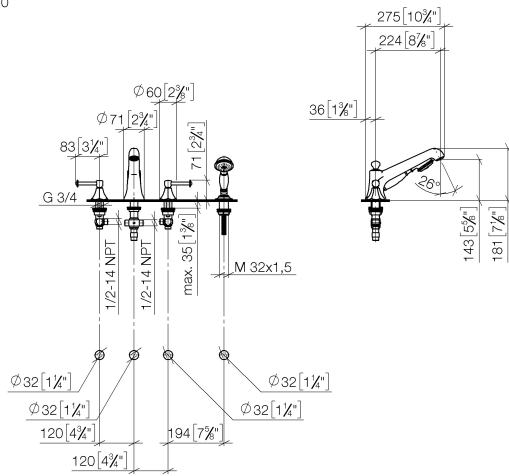

ST 030 100 3370

- spout: circular, air-enriched flow
- max. spout flow rate 23 l/min
- Hand shower: COMPACT RAIN, max. flow rate 6.8 l/min (at 3 bar)
- complete hand shower set with anti-scale system
- 225mm projection
- automatic bath/shower diverter
- height of mixer 185 mm
- height up to aerator 140 mm
- hole diameter valve 32 mm
- hole diameter spout 32 mm
- hole diameter for complete hand shower set 32 mm
- rosette for spout Ø 70mm
- rosette for complete hand shower set Ø 60mm
- rosette for deck valve Ø 60mm
- metal shower hose 1750mm with integrated anti-twist protection

ST 030 100 3370

- 225mm projection
- complete hand shower set: normal flow
- spout: circular, air-enriched flow
- complete hand shower set with anti-scale system
- automatic bath/shower diverter
- height of mixer 185 mm
- height up to aerator 140 mm
- hole diameter valve 32 mm
- hole diameter spout 32 mm
- hole diameter for complete hand shower set 32 mm
- rosette for spout Ø 70mm
- rosette for complete hand shower set Ø 60mm
- rosette for deck valve Ø 60mm
- metal shower hose 1750mm with integrated anti-twist protection
- max. spout flow rate 23 l/min
- max. flow for complete hand shower set 6.8 l/min

Recommended miscellaneous

Perfecto installation kit - 12 614 970 90

ST 030 100 3370

mm [inches]
1:10

Flow rate chart

Certificates

LGA_8028.

Belgaqua_21-380-
27_4.

ST 030 100 3370

Spare parts list

No.	Item Number	Name	Quantity used	Delivery time
1	20 000 370-00	side panel	1	60
2	13 502 380-00	spout	1	60
3	12 502 970 90	High pressure hose 1/2" x 1/2" x 400 mm -	2	2
4	20 000 371-00	side panel	1	60
5	27 703 370-00	shower set	1	60