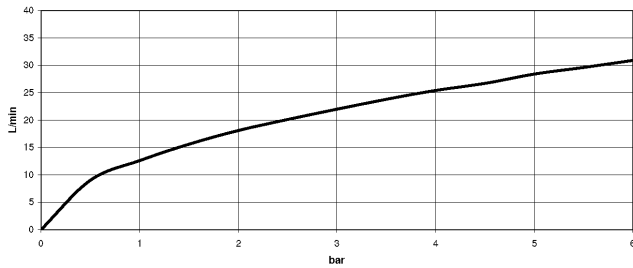

Recommended miscellaneous

Perfecto installation kit - 12 614 970 90

ST 030 100 3370

mm [inches]
1:10

Flow rate chart

Certificates

LGA_8028.

Belgaqua_21-380-
27_4.